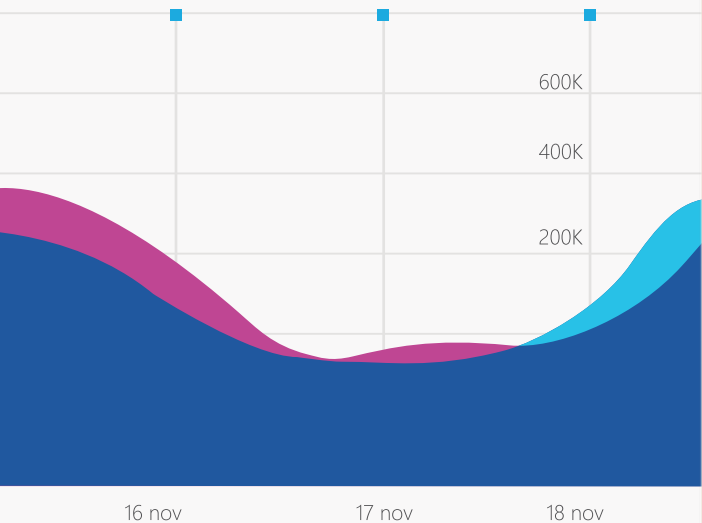

The laptop screen shows the Insider dashboard with the following components:

- Sidebar:** Navigation menu with options like 舆情数据, 舆情趋势, 舆情预警, 舆情报告, 舆情分析, 舆情管理.
- Main Content Area:**
 - 舆情数据 (Sentiment Data):** Overview of sentiment metrics for a specific time period (2023-11-17 to 2023-11-21).
 - 舆情总量: 16933
 - 行业负面声量: 59
 - 品牌负面声量: 4779
 - 舆情趋势 (Sentiment Trend):** A large area chart showing sentiment trends over time, with a peak around 2023-11-21.
 - 舆情分析 (Sentiment Analysis):** A donut chart and a line chart showing sentiment analysis results.
 - 舆情管理 (Sentiment Management):** A list of news articles with titles and dates.